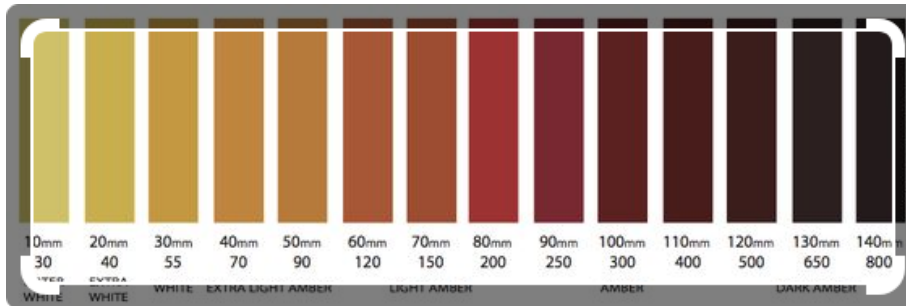

Honey & Hive Product list

<https://www.snokingbeekeepers.org/>

Raw honey is represented on honey color scale from light (or white) honey that is very sweet, to a dark amber color that is less sweet with a more profound robust flavor. The color variant is due to the available local flora or vegetation nectar collected by Honey Bees brought back to the hive.